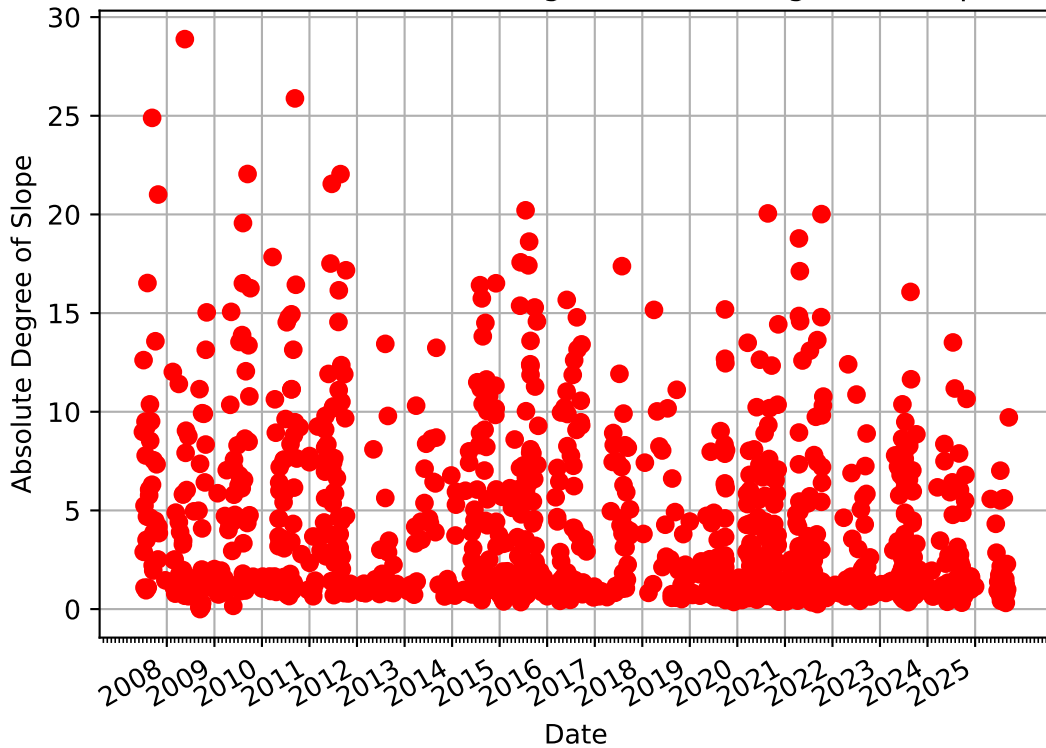

All Hikes Per-Track Average Absolute Degree of Slope

All Hikes Per-Track Average KPH Speeds

All Hikes KPH Speeds per Slope Degrees