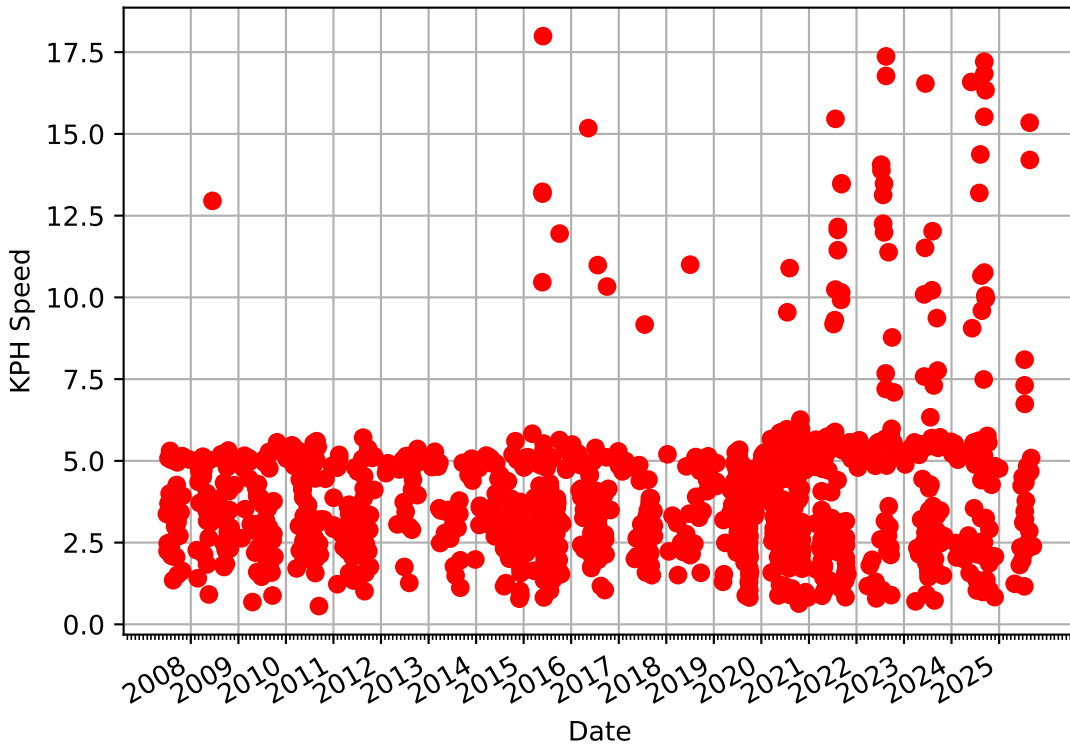

All Hikes Per-Track Average Absolute Degree of Slope

All Hikes Per-Track Average KPH Speeds

All Hikes KPH Speeds per Slope Degrees